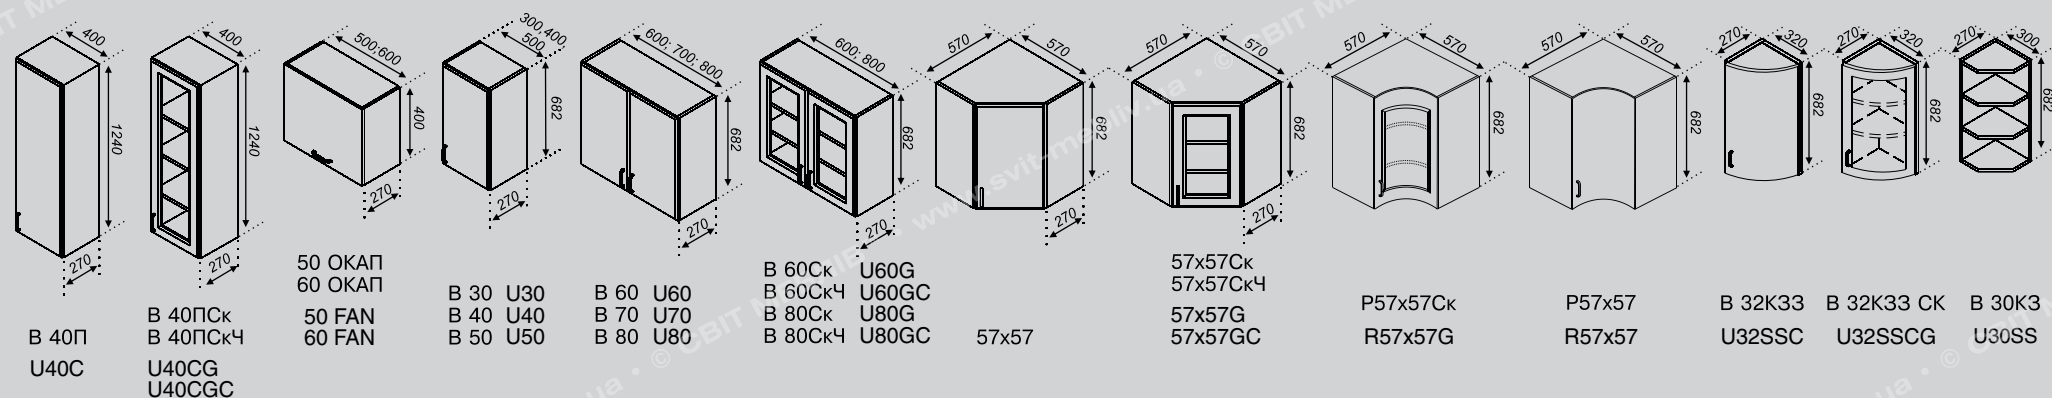

Оля, Тюльпан Olija, Tulip